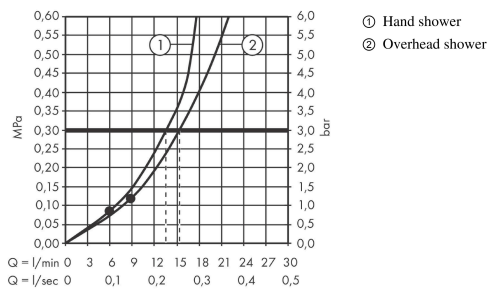

##### product features

- consists of: overhead shower, hand shower, shower thermostat, shower hose, slider, shower bar
- overhead shower Crometta S 240
- shower head size overhead shower: 240 mm
- spray type overhead shower: Rain
- ball-joint: overhead shower angle adjustable
- hand shower holder inclination angle can be adjusted by 45°
- maximum flow rate at 3 bar: 16 l/min
- flow rate Rain spray (at 3 bar): 16 l/min
- spray type hand shower: Rain, IntenseRain
- minimum flow pressure: 1,2 bar
- max. operating pressure: 10 bar
- pipe can be shortened in height
- shower bar diameter: 22 mm
- height-adjustable hand shower holder
- shower arm length overhead shower: 350 mm
- thermostat Ecostat 1001 CL
- safety stop at 40°C
- adjustable hot water limitation
- outlets controlled via turning handle
- suitable for continuous flow water heaters
- mounting type: exposed installation
- connection dimension DN15
- connection thread G ½
- centre distance 150 ± 12 mm
- intrinsically safe against backflow
- 2 functions

#### Technology

**Crometta S**  
**Showerpipe 240 1jet with thermostat**  
 Surface: **Chrome** Article Number: **27267000**

Product image

Scale drawing

Flowchart

**Crometta S**  
**Showerpipe 240 1jet with thermostat**  
 Surface: **Chrome** Article Number: **27267000**