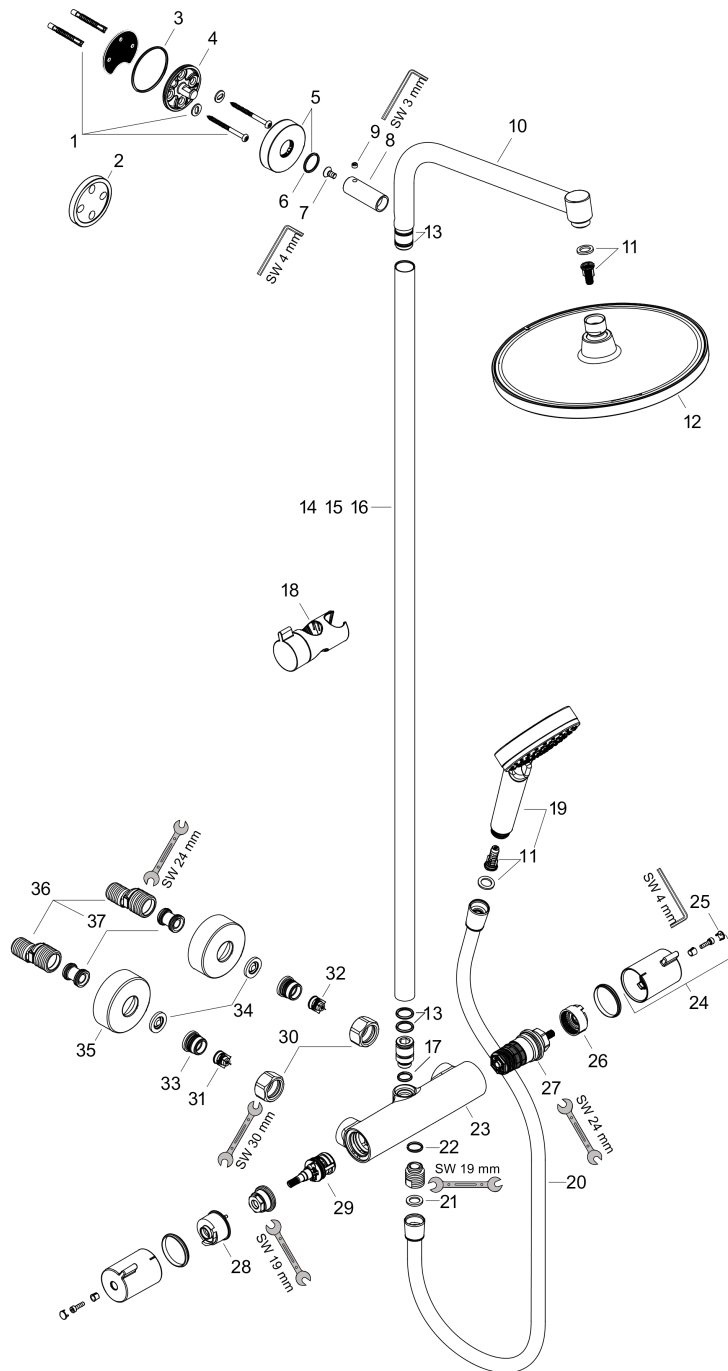

##### product features

- consists of: overhead shower, hand shower, shower thermostat, shower hose, slider, shower bar
- overhead shower Crometta S 240
- shower head size overhead shower: 240 mm
- spray type overhead shower: Rain
- ball-joint: overhead shower angle adjustable
- hand shower holder inclination angle can be adjusted by 45°
- maximum flow rate at 3 bar: 16 l/min
- flow rate Rain spray (at 3 bar): 16 l/min
- spray type hand shower: Rain, IntenseRain
- minimum flow pressure: 1,2 bar
- max. operating pressure: 10 bar
- pipe can be shortened in height
- shower bar diameter: 22 mm
- height-adjustable hand shower holder
- shower arm length overhead shower: 350 mm
- thermostat Ecostat 1001 CL
- safety stop at 40°C
- adjustable hot water limitation
- outlets controlled via turning handle
- suitable for continuous flow water heaters
- mounting type: exposed installation
- connection dimension DN15
- connection thread G ½
- centre distance 150 ± 12 mm
- intrinsically safe against backflow
- 2 functions

Installation examples

**Crometta S**  
**Showerpipe 240 1jet with thermostat**  
 Surface: **Chrome** Article Number: **27267000**

Exploded Drawing

Year of production: >06/19

**Crometta S****Showerpipe 240 1jet with thermostat**Surface: **Chrome** Article Number: **27267000****Spare part list**