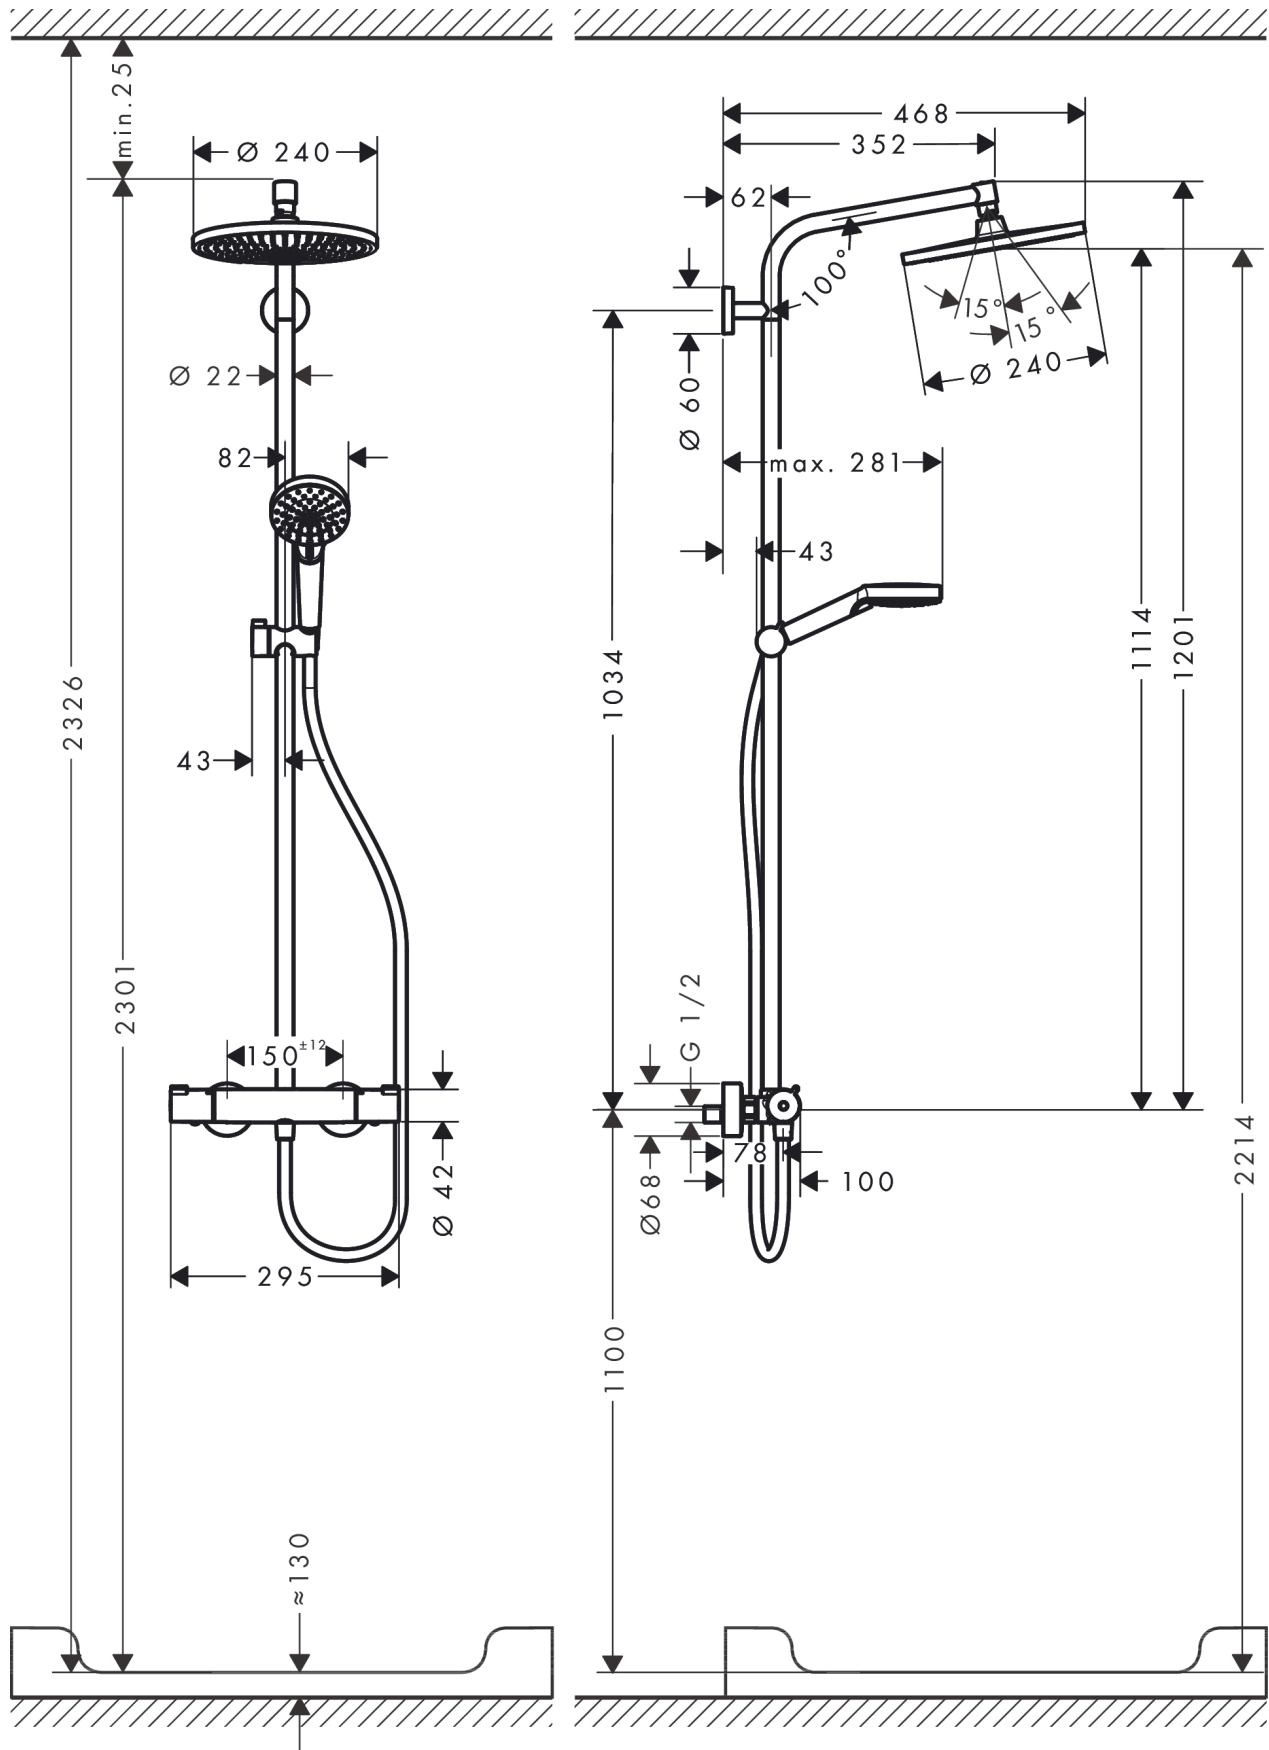

Crometta S
Showerpipe 240 1jet with thermostat
Surface: **Chrome** Article Number: **27267000**

Installation examples