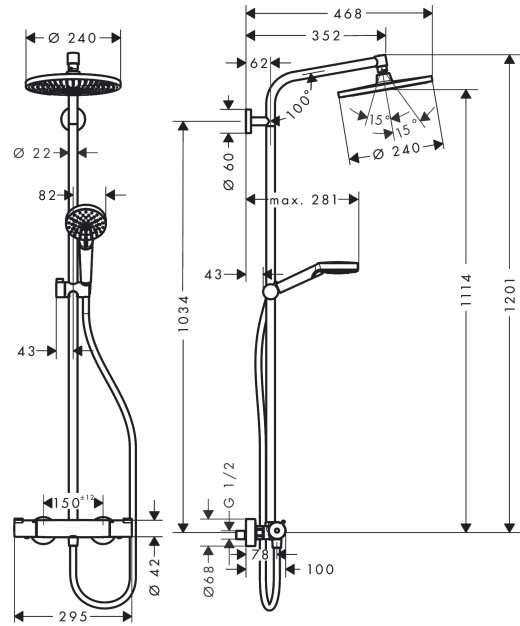

##### product features

- consists of: overhead shower, hand shower, shower thermostat, shower hose, slider, shower bar
- overhead shower Crometta S 240
- shower head size overhead shower: 240 mm
- spray type overhead shower: Rain
- ball-joint: overhead shower angle adjustable
- hand shower holder inclination angle can be adjusted by 45°
- maximum flow rate at 3 bar: 16 l/min
- flow rate Rain spray (at 3 bar): 16 l/min
- spray type hand shower: Rain, IntenseRain
- minimum flow pressure: 1,2 bar
- max. operating pressure: 10 bar
- pipe can be shortened in height
- shower bar diameter: 22 mm
- height-adjustable hand shower holder
- shower arm length overhead shower: 350 mm
- thermostat Ecostat 1001 CL
- safety stop at 40°C
- adjustable hot water limitation
- outlets controlled via turning handle
- suitable for continuous flow water heaters
- mounting type: exposed installation
- connection dimension DN15
- connection thread G ½
- centre distance 150 ± 12 mm
- intrinsically safe against backflow
- 2 functions

#### Technology

**Crometta S**  
**Showerpipe 240 1jet with thermostat**  
 Surface: **Chrome** Article Number: **27267000**

Product image

Scale drawing

Flowchart

**Crometta S**  
**Showerpipe 240 1jet with thermostat**  
 Surface: **Chrome** Article Number: **27267000**